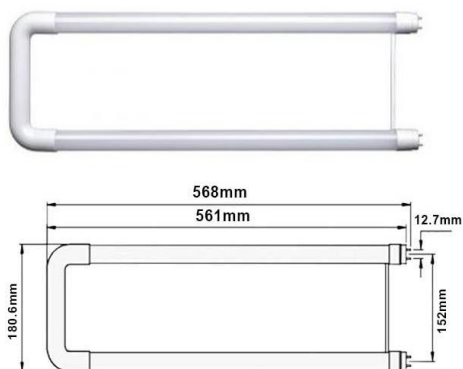

U-Bent T8 LED Tube Light